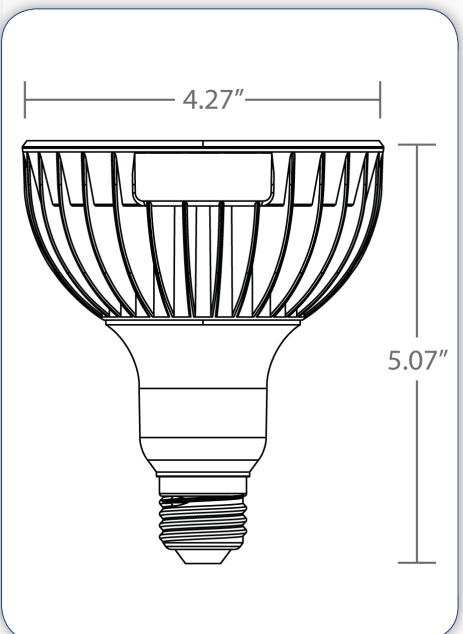

25-degree beam angle provides uniform illumination

Color temperatures of 2700K and 3000K satisfy most commercial, hospitality and residential retrofit applications

Cool beam protects illuminated objects from radiated heat.

### Specifications

Lamp Type	PAR38 2700K	PAR38 3000K
Model	P38-L720-C27-B25	P38-L800-C30-B25
Wattage	19.5W	19.5W
Lumen Output	720 lm	800 lm
Efficacy	38 lm/W	42 lm/W
Color Temperature	2700K	3000K
CRI	80	80
Beam Angle	25°	25°
Dimmable	Yes	Yes
Voltage	120V	120V
Operating Temperature	-20° C to 40° C	-20° C to 40° C
Socket	E26	E26
Weight	15.4 oz.	15.4 oz.
Design Life	40,000 Hrs.	40,000 Hrs.
Part Number	97587	97521