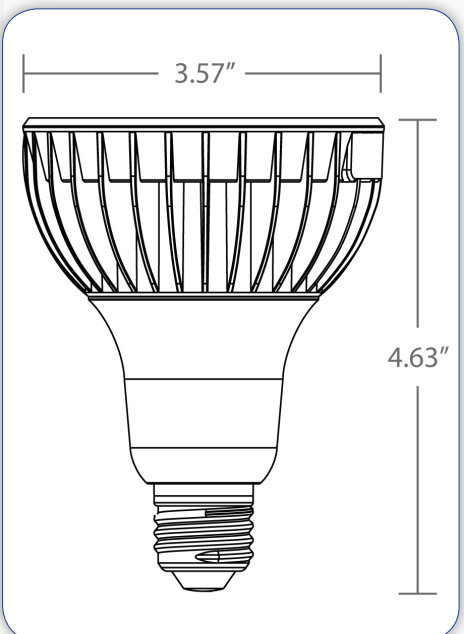

25-degree beam angle provides uniform illumination

Color temperatures of 2700K and 3000K satisfy most commercial, hospitality and residential retrofit applications

Cool beam protects illuminated objects from radiated heat.

Environmentally-friendly product has no mercury or other hazardous materials and is RoHS compliant.

UL listed, CE approved.

5-year limited warranty

Specifications

Lamp Type	PAR30 2700K	PAR30 3000K
Model	P30LN-L540-C27-B25	P30LN-L600-C30-B25
Wattage	14.7W	14.7W
Lumen Output	540 lm	600 lm
Efficacy	37 lm/W	41 lm/W
Color Temperature	2700K	3000K
CRI	80	80
Beam Angle	25°	25°
Dimmable	Yes	Yes
Voltage	120V	120V
Operating Temperature	-20°C to 40°C	-20°C to 40°C
Socket	E26	E26
Weight	10.3 oz.	10.3 oz.
Design Life	40,000 Hrs.	40,000 Hrs.
Part Number	97586	97520